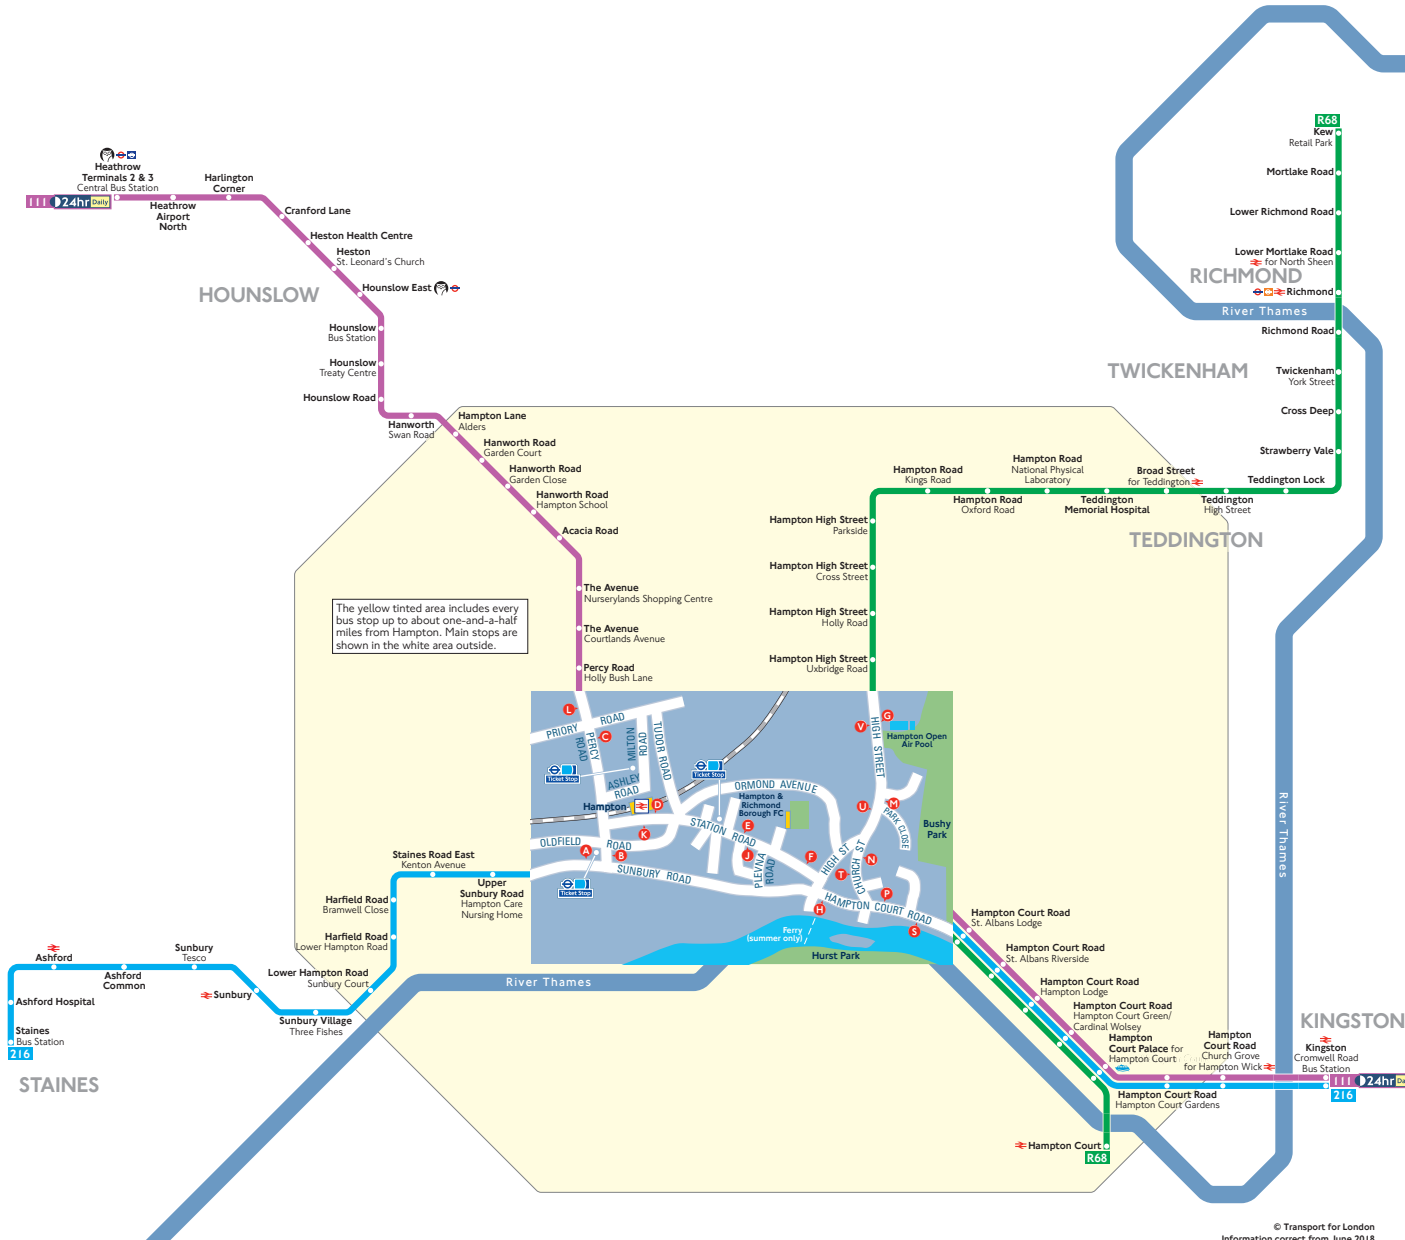

# Buses from Hampton

## Route finder

Bus route	Towards	Bus stops
<b>111</b> <b>24hr Daily</b>	Heathrow Terminals 2 & 3	<b>H J K L S</b>
<b>216</b>	Kingston	<b>C D E F P</b>
<b>R68</b>	Hampton Court	<b>G M N P</b>
	Kew	<b>S T U V</b>

## Key

- Connections with London Underground
- Connections with London Overground
- Connections with TfL Rail
- Connections with National Rail
- Connections with river boats
- Tube station with 24-hour service Friday and Saturday nights

## Ways to pay

Use your contactless debit or credit card. It's the same fare as Oyster and there is no need to top up.

Top up your Oyster pay as you go credit or buy Travelcards and bus & tram passes at around 4,000 shops across London.